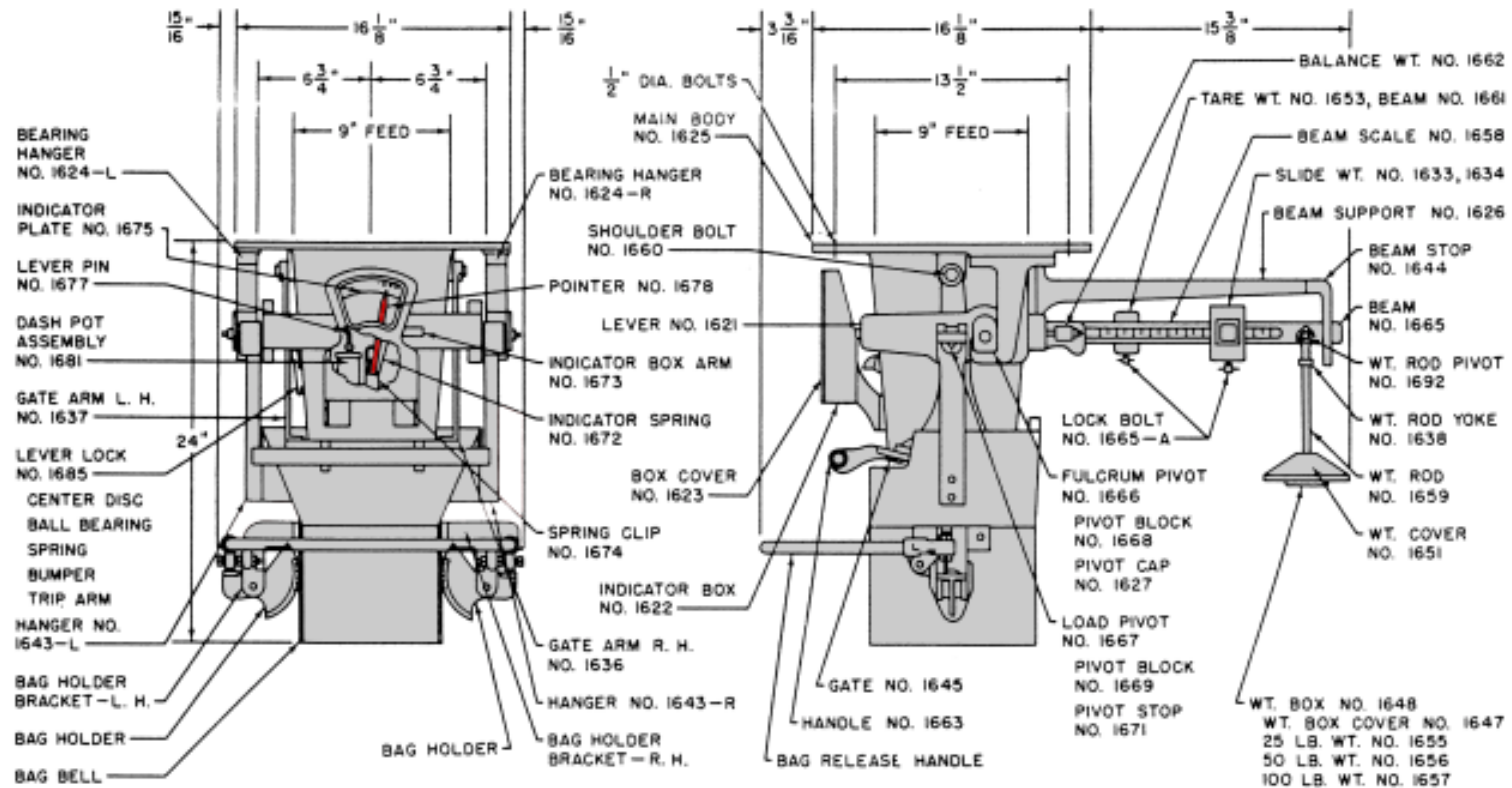

EUREKA O.K. BAGGING SCALE

*Proven Designs,
Dependable Equipment*

Model B - Eureka OK Bagging Scale

S. HOWES
Established 1856

Member  PROCESS EQUIPMENT
MANUFACTURERS' ASSOCIATION

Phone: (716) 934-2611
Toll Free: (888) 255-2611
Fax: (716) 934-2081
sales@showes.com