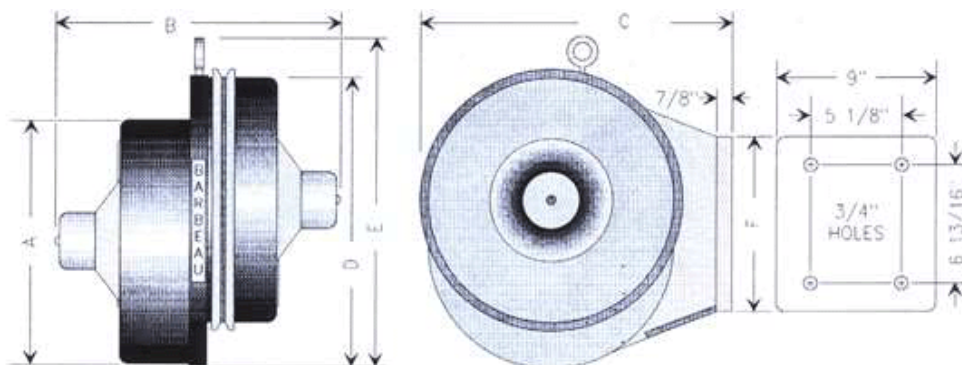

BARBEAU DRIVE PARTS

*Proven Designs,
Dependable Equipment*

PARTS DIAGRAM

Model	A	B	C	D	E	F	Weights*	Drive**
B	11"	14 1/4"	13 1/2"	12 15/16"	15 3/16"	9"	10-28 lbs.	11 1/2" P.D.
A	14"	16"	17 3/4"	16 9/16"	18 3/4"	10"	28-38 lbs.	14 1/4" P.D.
AA	16"	6 1/4"	18 3/4"	18 9/16"	20 3/4"	10"	38-46 lbs.	16 1/4" P.D.