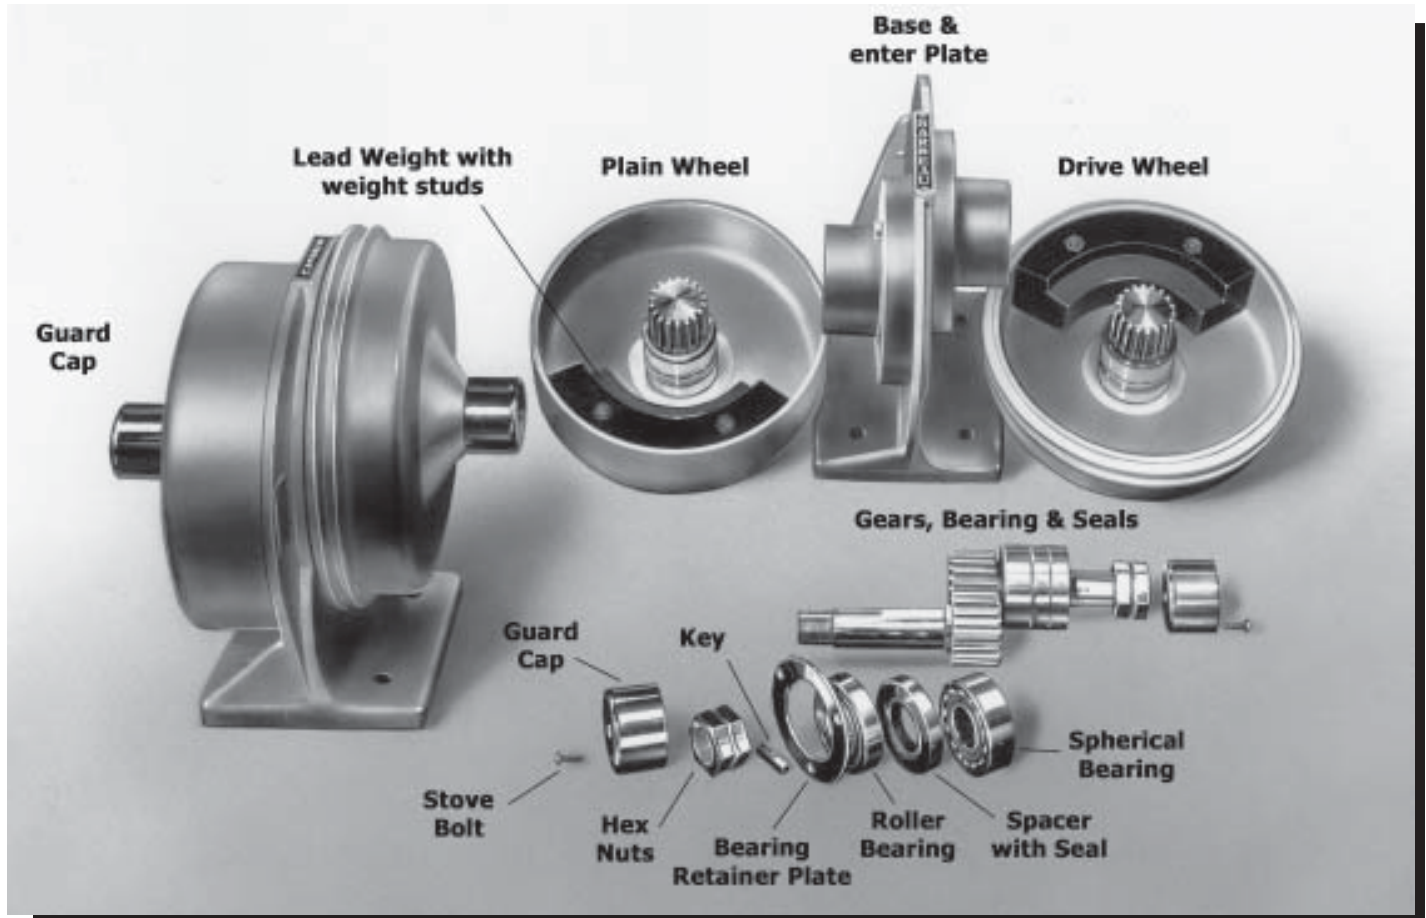

BARBEAU DRIVE PARTS

*Proven Designs,
Dependable Equipment*

PARTS DIAGRAM

Model	A	B	C	D	E	F	Weights*	Drive**
B	11"	14 1/4"	13 1/2"	12 15/16"	15 3/16"	9"	10-28 lbs.	11 1/2" P.D.
A	14"	16"	17 3/4"	16 9/16"	18 3/4"	10"	28-38 lbs.	14 1/4" P.D.
AA	16"	6 1/4"	18 3/4"	18 9/16"	20 3/4"	10"	38-46 lbs.	16 1/4" P.D.